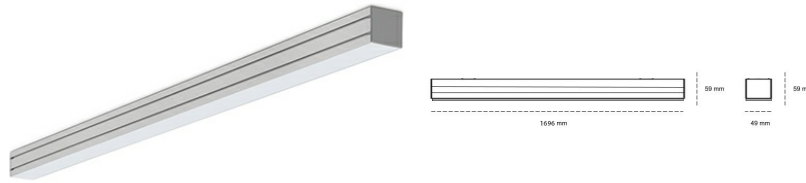

LINEAR LED LINE M 940 38W 1696mm MICROPRYZMA WHITE | ON/OFF |

Article number: M168-K0003-6F940-##-C6M-ZLN6_350-###-###

LED	SMD
Light colour	4000 [K] STANDARD
CRI	90
Led chip flux	5460 [lm]
Luminous flux	3276 [lm]
System power	38 [W]
Luminaire Efficiency	86 [lm/W]
Beam angle	MICROPRYZMA
Controller	ON/OFF
MacAdam	3 SDCM

Linear LED

Linear LED luminaire. Available in white, black and grey. Any RAL palette colour available on enquiry. Aluminium housing. Suspended or surface installation possible. Diffusers: nano opal, micro-prismatic, low UGR

LUMINAIRE

Weight	3,9 [kg]
Protection rating IP , IK , class	IP 20, IK 1,
Luminaire colour	WHITE
Cover	Plastic
Operating voltage	220-240V 50-60Hz

Note: All data are typical values. Tolerance of measurements +/-10% System features may change with product improvements due to technical advances.