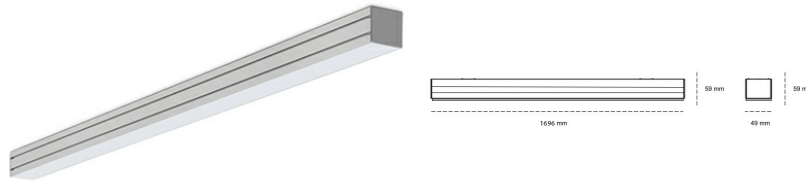

# LINEAR LED LINE M 935 54W 1696mm MICROPRYZMA WHITE | ON/OFF |

Article number: M168-K0003-6F935-##-C6M-ZLN6\_500-###-###

LED	SMD
Light colour	3500 [K] STANDARD
CRI	90
Led chip flux	8010 [lm]
Luminous flux	4806 [lm]
System power	54 [W]
Luminaire Efficiency	89 [lm/W]
Beam angle	MICROPRYZMA
Controller	ON/OFF
MacAdam	3 SDCM

## Linear LED

Linear LED luminaire. Available in white, black and grey. Any RAL palette colour available on enquiry. Aluminium housing. Suspended or surface installation possible. Diffusers: nano opal, micro-prismatic, low UGR

## LUMINAIRE

Weight	3,9 [kg]
Protection rating IP , IK , class	IP 20, IK 1,
Luminaire colour	Plastic
Cover	220-240V 50-60Hz
Operating voltage	

Note: All data are typical values. Tolerance of measurements +/-10% System features may change with product improvements due to technical advances.