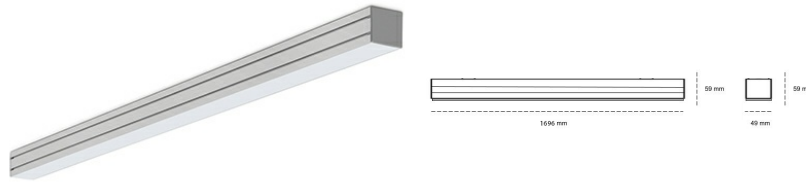

LINEAR LED LINE M 930 38W 1696mm LOW UGR WHITE | ON/OFF |

Article number: M168-K0003-6F930-##-C6L-ZLN6_350-##-###

LED	SMD
Light colour	3000 [K] STANDARD
CRI	90
Led chip flux	4650 [lm]
Luminous flux	2139 [lm]
System power	38 [W]
Luminaire Efficiency	56 [lm/W]
Beam angle	LOW UGR
Controller	ON/OFF
MacAdam	3 SDCM

Linear LED

Linear LED luminaire. Available in white, black and grey. Any RAL palette colour available on enquiry. Aluminium housing. Suspended or surface installation possible. Diffusers: nano opal, micro-prismatic, low UGR

LUMINAIRE

Weight	3,9 [kg]
Protection rating IP , IK , class	IP 20, IK 1,
Luminaire colour	WHITE
Cover	Plastic
Operating voltage	220-240V 50-60Hz

Note: All data are typical values. Tolerance of measurements +/-10% System features may change with product improvements due to technical advances.