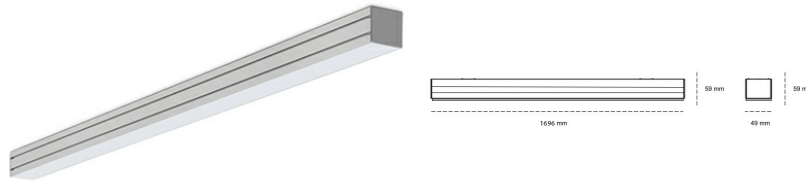

# LINEAR LED LINE M 840 38W 1696mm MICROPRYZMA WHITE | ON/OFF |

Article number: M168-K0003-6F840-##-C6M-ZLN6\_350-###-###

LED	SMD
Light colour	4000 [K] STANDARD
CRI	80
Led chip flux	5700 [lm]
Luminous flux	3420 [lm]
System power	38 [W]
Luminaire Efficiency	90 [lm/W]
Beam angle	MICROPRYZMA
Controller	ON/OFF
MacAdam	3 SDCM

### Linear LED

Linear LED luminaire. Available in white, black and grey. Any RAL palette colour available on enquiry. Aluminium housing. Suspended or surface installation possible. Diffusers: nano opal, micro-prismatic, low UGR

### LUMINAIRE

Weight	3,9 [kg]
Protection rating IP , IK , class	IP 20, IK 1,
Luminaire colour	WHITE
Cover	Plastic
Operating voltage	220-240V 50-60Hz

Note: All data are typical values. Tolerance of measurements +/-10% System features may change with product improvements due to technical advances.