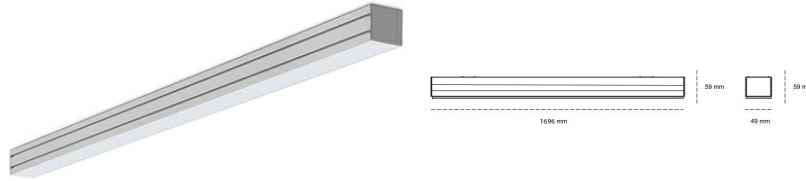

LINEAR LED LINE M 830 54W 1696mm MICROPRYZMA WHITE | ON/OFF |

Article number: M168-K0003-6F830-##-C6M-ZLN6_500-###-###

LED	SMD
Light colour	3000 [K] STANDARD
CRI	80
Led chip flux	9162 [lm]
Luminous flux	5405 [lm]
System power	54 [W]
Luminaire Efficiency	100 [lm/W]
Beam angle	MICROPRYZMA
Controller	ON/OFF
MacAdam	3 SDCM

Linear LED

Linear LED luminaire. Available in white, black and grey. Any RAL palette colour available on enquiry. Aluminium housing. Suspended or surface installation possible. Diffusers: nano opal, micro-prismatic, low UGR

LUMINAIRE

Weight	3,9 [kg]
Protection rating IP , IK , class	IP 20, IK 1,
Luminaire colour	WHITE
Cover	Plastic
Operating voltage	220-240V 50-60Hz

Note: All data are typical values. Tolerance of measurements +/-10% System features may change with product improvements due to technical advances.