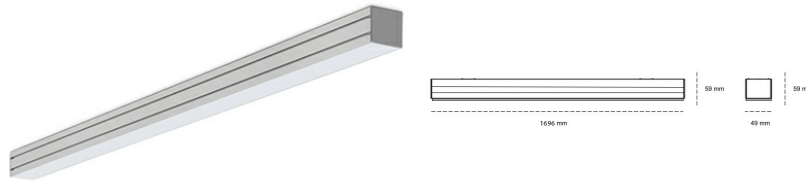

LINEAR LED LINE M 935 54W 1696mm MICROPRYZMA BLACK | ON/OFF |

Article number: M168-K0002-6F935-##-C6M-ZLN6_500-###-###

LED	SMD
Light colour	3500 [K] STANDARD
CRI	90
Led chip flux	8010 [lm]
Luminous flux	4806 [lm]
System power	54 [W]
Luminaire Efficiency	89 [lm/W]
Beam angle	MICROPRYZMA
Controller	ON/OFF
MacAdam	3 SDCM

Linear LED

Linear LED luminaire. Available in white, black and grey. Any RAL palette colour available on enquiry. Aluminium housing. Suspended or surface installation possible. Diffusers: nano opal, micro-prismatic, low UGR

LUMINAIRE

Weight	3,9 [kg]
Protection rating IP , IK , class	IP 20, IK 1,
Luminaire colour	BLACK
Cover	Plastic
Operating voltage	220-240V 50-60Hz

Note: All data are typical values. Tolerance of measurements +/-10% System features may change with product improvements due to technical advances.