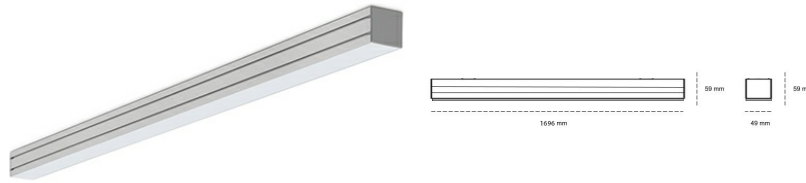

LINEAR LED LINE M 935 38W 1696mm LOW UGR BLACK | ON/OFF |

Article number: M168-K0002-6F935-##-C6L-ZLN6_350-##-###

LED	SMD
Light colour	3500 [K] STANDARD
CRI	90
Led chip flux	4800 [lm]
Luminous flux	2208 [lm]
System power	38 [W]
Luminaire Efficiency	58 [lm/W]
Beam angle	LOW UGR
Controller	ON/OFF
MacAdam	3 SDCM

Linear LED

Linear LED luminaire. Available in white, black and grey. Any RAL palette colour available on enquiry. Aluminium housing. Suspended or surface installation possible. Diffusers: nano opal, micro-prismatic, low UGR

LUMINAIRE

Weight	3,9 [kg]
Protection rating IP , IK , class	IP 20, IK 1,
Luminaire colour	BLACK
Cover	Plastic
Operating voltage	220-240V 50-60Hz

Note: All data are typical values. Tolerance of measurements +/-10% System features may change with product improvements due to technical advances.