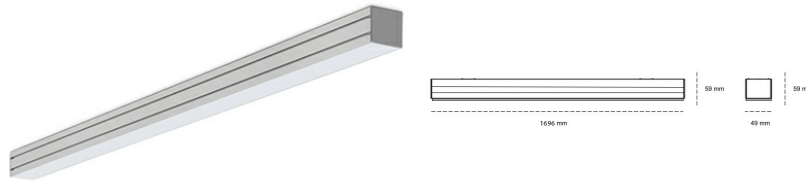

LINEAR LED LINE M 930 38W 1696mm LOW UGR BLACK | ON/OFF |

Article number: M168-K0002-6F930-##-C6L-ZLN6_350-##-###

LED	SMD
Light colour	3000 [K] STANDARD
CRI	90
Led chip flux	4650 [lm]
Luminous flux	2139 [lm]
System power	38 [W]
Luminaire Efficiency	56 [lm/W]
Beam angle	LOW UGR
Controller	ON/OFF
MacAdam	3 SDCM

Linear LED

Linear LED luminaire. Available in white, black and grey. Any RAL palette colour available on enquiry. Aluminium housing. Suspended or surface installation possible. Diffusers: nano opal, micro-prismatic, low UGR

LUMINAIRE

Weight	3,9 [kg]
Protection rating IP , IK , class	IP 20, IK 1,
Luminaire colour	BLACK
Cover	Plastic
Operating voltage	220-240V 50-60Hz

Note: All data are typical values. Tolerance of measurements +/-10% System features may change with product improvements due to technical advances.