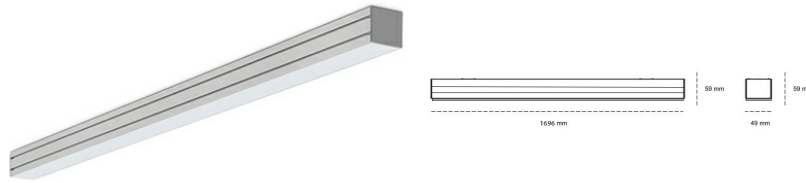

LINEAR LED LINE M 940 54W 1696mm LOW UGR GREY | ON/OFF |

Article number: M168-K0001-6F940-##-C6L-ZLN6_500-##-###

LED	SMD
Light colour	4000 [K] STANDARD
CRI	90
Led chip flux	9162 [lm]
Luminous flux	4214 [lm]
System power	54 [W]
Luminaire Efficiency	78 [lm/W]
Beam angle	LOW UGR
Controller	ON/OFF
MacAdam	3 SDCM

Linear LED

Linear LED luminaire. Available in white, black and grey. Any RAL palette colour available on enquiry. Aluminium housing. Suspended or surface installation possible. Diffusers: nano opal, micro-prismatic, low UGR

LUMINAIRE

Weight	3,9 [kg]
Protection rating IP , IK , class	IP 20, IK 1,
Luminaire colour	GREY
Cover	Plastic
Operating voltage	220-240V 50-60Hz

Note: All data are typical values. Tolerance of measurements +/-10% System features may change with product improvements due to technical advances.