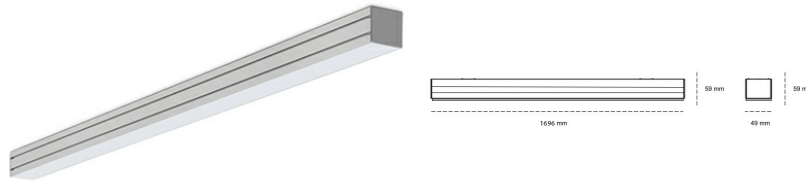

LINEAR LED LINE M 930 38W 1696mm LOW UGR GREY | ON/OFF |

Article number: M168-K0001-6F930-##-C6L-ZLN6_350-##-###

LED	SMD
Light colour	3000 [K] STANDARD
CRI	90
Led chip flux	4650 [lm]
Luminous flux	2139 [lm]
System power	38 [W]
Luminaire Efficiency	56 [lm/W]
Beam angle	LOW UGR
Controller	ON/OFF
MacAdam	3 SDCM

Linear LED

Linear LED luminaire. Available in white, black and grey. Any RAL palette colour available on enquiry. Aluminium housing. Suspended or surface installation possible. Diffusers: nano opal, micro-prismatic, low UGR

LUMINAIRE

Weight	3,9 [kg]
Protection rating IP , IK , class	IP 20, IK 1,
Luminaire colour	GREY
Cover	Plastic
Operating voltage	220-240V 50-60Hz

Note: All data are typical values. Tolerance of measurements +/-10% System features may change with product improvements due to technical advances.