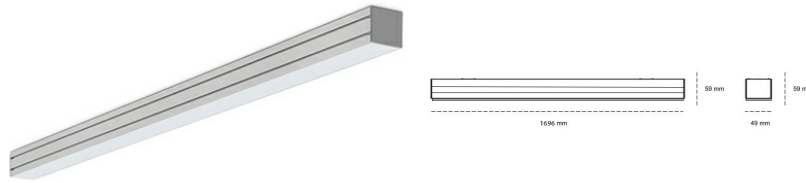

LINEAR LED LINE M 830 54W 1696mm LOW UGR GREY | ON/OFF |

Article number: M168-K0001-6F830-##-C6L-ZLN6_500-##-###

LED	SMD
Light colour	3000 [K] STANDARD
CRI	80
Led chip flux	9162 [lm]
Luminous flux	4214 [lm]
System power	54 [W]
Luminaire Efficiency	78 [lm/W]
Beam angle	LOW UGR
Controller	ON/OFF
MacAdam	3 SDCM

Linear LED

Linear LED luminaire. Available in white, black and grey. Any RAL palette colour available on enquiry. Aluminium housing. Suspended or surface installation possible. Diffusers: nano opal, micro-prismatic, low UGR

LUMINAIRE

Weight	3,9 [kg]
Protection rating IP , IK , class	IP 20, IK 1,
Luminaire colour	GREY
Cover	Plastic
Operating voltage	220-240V 50-60Hz

Note: All data are typical values. Tolerance of measurements +/-10% System features may change with product improvements due to technical advances.