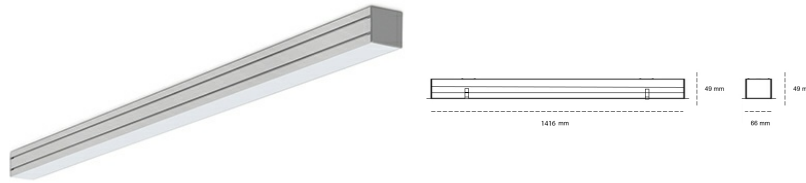

LINEAR LED LINE M 940 46W 1416mm MICROPRYZMA GREY | ON/OFF |

Article number: M140-K0001-5F940-##-C5M-ZLN6_500-###-###

LED	SMD
Light colour	4000 [K] STANDARD
CRI	90
Led chip flux	7635 [lm]
Luminous flux	4581 [lm]
System power	46 [W]
Luminaire Efficiency	100 [lm/W]
Beam angle	MICROPRYZMA
Controller	ON/OFF
MacAdam	3 SDCM

Linear LED

Linear LED luminaire. Available in white, black and grey. Any RAL palette colour available on enquiry. Aluminium housing. Suspended or surface installation possible. Diffusers: nano opal, micro-prismatic, low UGR

LUMINAIRE

Weight	3,9 [kg]
Protection rating IP , IK , class	IP 20, IK 1,
Luminaire colour	GREY
Cover	Plastic
Operating voltage	220-240V 50-60Hz

Note: All data are typical values. Tolerance of measurements +/-10% System features may change with product improvements due to technical advances.