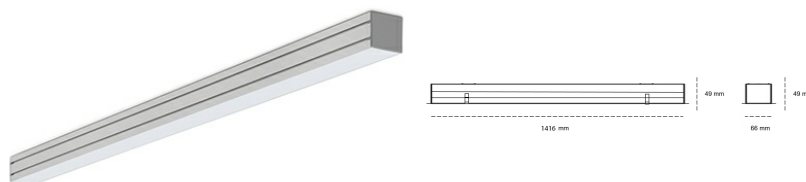

LINEAR LED LINE M 935 46W 1416mm MICROPRYZMA GREY | ON/OFF |

LED	SMD
Light colour	3500 [K] STANDARD
CRI	90
Led chip flux	6675 [lm]
Luminous flux	4005 [lm]
System power	46 [W]
Luminaire Efficiency	87 [lm/W]
Beam angle	MICROPRYZMA
Controller	ON/OFF
MacAdam	3 SDCM

Linear LED

Linear LED luminaire. Available in white, black and grey. Any RAL palette colour available on enquiry. Aluminium housing. Suspended or surface installation possible. Diffusers: nano opal, micro-prismatic, low UGR

LUMINAIRE

Weight	3,9 [kg]
Protection rating IP , IK , class	IP 20, IK 1,
Luminaire colour	BLACK
Cover	Plastic
Operating voltage	220-240V 50-60Hz

Note: All data are typical values. Tolerance of measurements +/-10% System features may change with product improvements due to technical advances.

OPTIONS

RAL colours on inquiry, wood pattern on inquiry, Tunable white on inquiry, Casambi on inquiry, DALI on inquiry,

Generated: 17.09.2024

+48 32 388 80 00

www.cora.pl
cora@cora.pl

Street: Ignatza Hakuby 18
41-914 Bytom, Polska