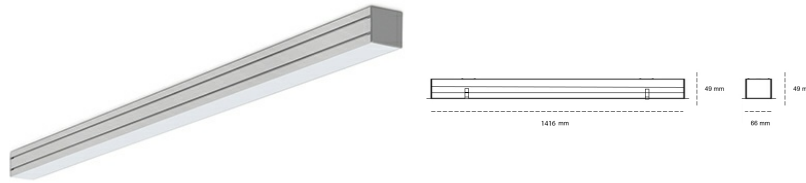

LINEAR LED LINE M 840 33W 1416mm MICROPRYZMA GREY | ON/OFF |

Article number: M140-K0001-5F840-##-C5M-ZLN6_350-###-###

LED	SMD
Light colour	4000 [K] STANDARD
CRI	80
Led chip flux	4560 [lm]
Luminous flux	2736 [lm]
System power	33 [W]
Luminaire Efficiency	83 [lm/W]
Beam angle	MICROPRYZMA
Controller	ON/OFF
MacAdam	3 SDCM

Linear LED

Linear LED luminaire. Available in white, black and grey. Any RAL palette colour available on enquiry. Aluminium housing. Suspended or surface installation possible. Diffusers: nano opal, micro-prismatic, low UGR

LUMINAIRE

Weight	3,9 [kg]
Protection rating IP , IK , class	IP 20, IK 1,
Luminaire colour	GREY
Cover	Plastic
Operating voltage	220-240V 50-60Hz

Note: All data are typical values. Tolerance of measurements +/-10% System features may change with product improvements due to technical advances.