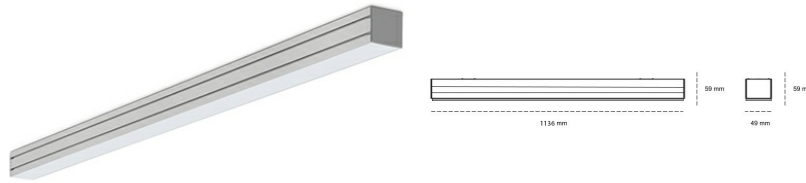

LINEAR LED LINE M 930 38W 1136mm LOW UGR WHITE | ON/OFF |

Article number: M112-K0003-4F930-##-C4L-ZLN6_500-##-###

| | |
|----------------------|-------------------|
| LED | SMD |
| Light colour | 3000 [K] STANDARD |
| CRI | 90 |
| Led chip flux | 5160 [lm] |
| Luminous flux | 2373 [lm] |
| System power | 38 [W] |
| Luminaire Efficiency | 62 [lm/W] |
| Beam angle | LOW UGR |
| Controller | ON/OFF |
| MacAdam | 3 SDCM |

Linear LED

Linear LED luminaire. Available in white, black and grey. Any RAL palette colour available on enquiry. Aluminium housing. Suspended or surface installation possible. Diffusers: nano opal, micro-prismatic, low UGR

LUMINAIRE

| | |
|-----------------------------------|------------------|
| Weight | 3,9 [kg] |
| Protection rating IP , IK , class | IP 20, IK 1, |
| Luminaire colour | WHITE |
| Cover | Plastic |
| Operating voltage | 220-240V 50-60Hz |