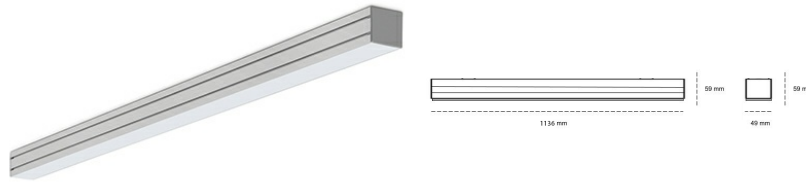

LINEAR LED LINE M 840 38W 1136mm LOW UGR WHITE | ON/OFF |

Article number: M112-K0003-4F840-##-C4L-ZLN6_500-##-###

LED	SMD
Light colour	4000 [K] STANDARD
CRI	80
Led chip flux	6372 [lm]
Luminous flux	2931 [lm]
System power	38 [W]
Luminaire Efficiency	77 [lm/W]
Beam angle	LOW UGR
Controller	ON/OFF
MacAdam	3 SDCM

Linear LED

Linear LED luminaire. Available in white, black and grey. Any RAL palette colour available on enquiry. Aluminium housing. Suspended or surface installation possible. Diffusers: nano opal, micro-prismatic, low UGR

LUMINAIRE

Weight	3,9 [kg]
Protection rating IP , IK , class	IP 20, IK 1,
Luminaire colour	WHITE
Cover	Plastic
Operating voltage	220-240V 50-60Hz

Note: All data are typical values. Tolerance of measurements +/-10% System features may change with product improvements due to technical advances.