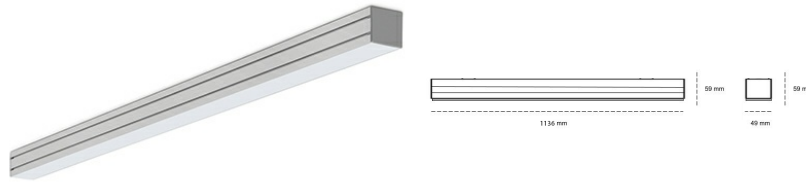

# LINEAR LED LINE M 830 38W 1136mm MICROPRYZMA WHITE | ON/OFF |

Article number: M112-K0003-4F830-##-C4M-ZLN6\_500-###-###

LED	SMD
Light colour	3000 [K] STANDARD
CRI	80
Led chip flux	6108 [lm]
Luminous flux	3603 [lm]
System power	38 [W]
Luminaire Efficiency	95 [lm/W]
Beam angle	MICROPRYZMA
Controller	ON/OFF
MacAdam	3 SDCM

## Linear LED

Linear LED luminaire. Available in white, black and grey. Any RAL palette colour available on enquiry. Aluminium housing. Suspended or surface installation possible. Diffusers: nano opal, micro-prismatic, low UGR

## LUMINAIRE

Weight	3,9 [kg]
Protection rating IP , IK , class	IP 20, IK 1,
Luminaire colour	WHITE
Cover	Plastic
Operating voltage	220-240V 50-60Hz

Note: All data are typical values. Tolerance of measurements +/-10% System features may change with product improvements due to technical advances.