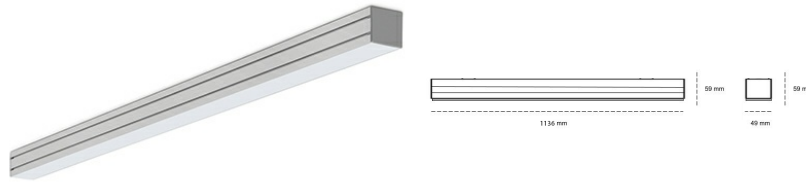

# LINEAR LED LINE M 830 38W 1136mm LOW UGR WHITE | ON/OFF |

Article number: M112-K0003-4F830-##-C4L-ZLN6\_500-##-###

LED	SMD
Light colour	3000 [K] STANDARD
CRI	80
Led chip flux	6108 [lm]
Luminous flux	2809 [lm]
System power	38 [W]
Luminaire Efficiency	74 [lm/W]
Beam angle	LOW UGR
Controller	ON/OFF
MacAdam	3 SDCM

## Linear LED

Linear LED luminaire. Available in white, black and grey. Any RAL palette colour available on enquiry. Aluminium housing. Suspended or surface installation possible. Diffusers: nano opal, micro-prismatic, low UGR

## LUMINAIRE

Weight	3,9 [kg]
Protection rating IP , IK , class	IP 20, IK 1,
Luminaire colour	Plastic
Cover	220-240V 50-60Hz
Operating voltage	

Note: All data are typical values. Tolerance of measurements +/-10% System features may change with product improvements due to technical advances.