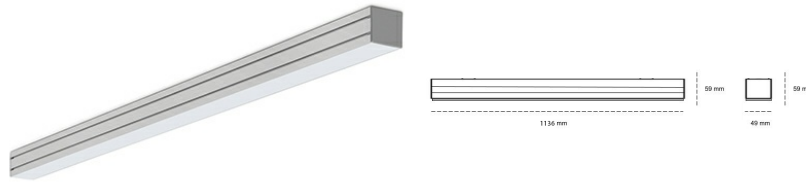

LINEAR LED LINE M 940 27W 1136mm MICROPRYZMA GREY | ON/OFF |

Article number: M112-K0001-4F940-##-C4M-ZLN6_350-###-###

LED	SMD
Light colour	4000 [K] STANDARD
CRI	90
Led chip flux	3276 [lm]
Luminous flux	1965 [lm]
System power	27 [W]
Luminaire Efficiency	73 [lm/W]
Beam angle	MICROPRYZMA
Controller	ON/OFF
MacAdam	3 SDCM

Linear LED

Linear LED luminaire. Available in white, black and grey. Any RAL palette colour available on enquiry. Aluminium housing. Suspended or surface installation possible. Diffusers: nano opal, micro-prismatic, low UGR

LUMINAIRE

Weight	3,9 [kg]
Protection rating IP , IK , class	IP 20, IK 1,
Luminaire colour	GREY
Cover	Plastic
Operating voltage	220-240V 50-60Hz

Note: All data are typical values. Tolerance of measurements +/-10% System features may change with product improvements due to technical advances.