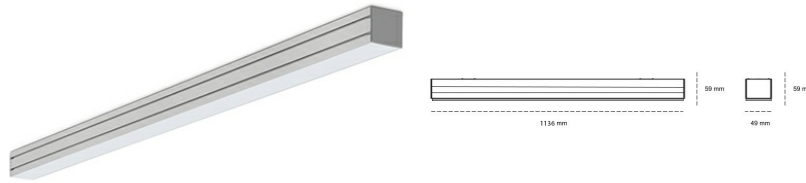

LINEAR LED LINE M 935 27W 1136mm MICROPRYZMA GREY | ON/OFF |

Article number: M112-K0001-4F935-##-C4M-ZLN6_350-###-###

LED	SMD
Light colour	3500 [K] STANDARD
CRI	90
Led chip flux	2880 [lm]
Luminous flux	1728 [lm]
System power	27 [W]
Luminaire Efficiency	64 [lm/W]
Beam angle	MICROPRYZMA
Controller	ON/OFF
MacAdam	3 SDCM

Linear LED

Linear LED luminaire. Available in white, black and grey. Any RAL palette colour available on enquiry. Aluminium housing. Suspended or surface installation possible. Diffusers: nano opal, micro-prismatic, low UGR

LUMINAIRE

Weight	3,9 [kg]
Protection rating IP , IK , class	IP 20, IK 1,
Luminaire colour	GREY
Cover	Plastic
Operating voltage	220-240V 50-60Hz

Note: All data are typical values. Tolerance of measurements +/-10% System features may change with product improvements due to technical advances.