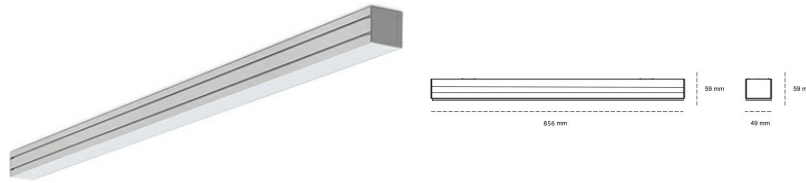

LINEAR LED LINE M 930 29W 856mm LOW UGR WHITE | ON/OFF |

Article number: M084-K0003-3F930-##-C3L-ZLN6_500-##-###

LED	SMD
Light colour	3000 [K] STANDARD
CRI	90
Led chip flux	3870 [lm]
Luminous flux	1780 [lm]
System power	29 [W]
Luminaire Efficiency	61 [lm/W]
Beam angle	LOW UGR
Controller	ON/OFF
MacAdam	3 SDCM

Linear LED

Linear LED luminaire. Available in white, black and grey. Any RAL palette colour available on enquiry. Aluminium housing. Suspended or surface installation possible. Diffusers: nano opal, micro-prismatic, low UGR

LUMINAIRE

Weight	3,9 [kg]
Protection rating IP , IK , class	IP 20, IK 1,
Luminaire colour	WHITE
Cover	Plastic
Operating voltage	220-240V 50-60Hz

Note: All data are typical values. Tolerance of measurements +/-10% System features may change with product improvements due to technical advances.