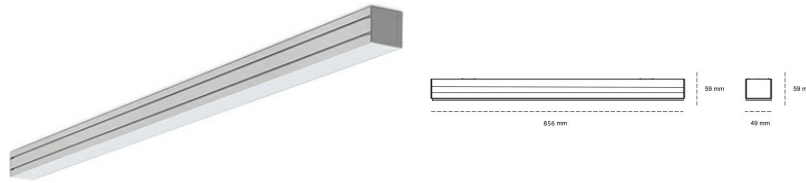

LINEAR LED LINE M 830 21W 856mm MICROPRYZMA WHITE | ON/OFF |

Article number: M084-K0003-3F830-##-C3M-ZLN6_350-###-###

LED	SMD
Light colour	3000 [K] STANDARD
CRI	80
Led chip flux	2184 [lm]
Luminous flux	1288 [lm]
System power	21 [W]
Luminaire Efficiency	61 [lm/W]
Beam angle	MICROPRYZMA
Controller	ON/OFF
MacAdam	3 SDCM

Linear LED

Linear LED luminaire. Available in white, black and grey. Any RAL palette colour available on enquiry. Aluminium housing. Suspended or surface installation possible. Diffusers: nano opal, micro-prismatic, low UGR

LUMINAIRE

Weight	3,9 [kg]
Protection rating IP , IK , class	IP 20, IK 1,
Luminaire colour	WHITE
Cover	Plastic
Operating voltage	220-240V 50-60Hz

Note: All data are typical values. Tolerance of measurements +/-10% System features may change with product improvements due to technical advances.