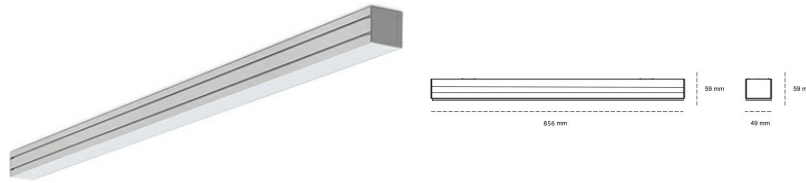

LINEAR LED LINE M 940 21W 856mm MICROPRYZMA BLACK | ON/OFF |

Article number: M084-K0002-3F940-##-C3M-ZLN6_350-###-###

LED	SMD
Light colour	4000 [K] STANDARD
CRI	90
Led chip flux	2184 [lm]
Luminous flux	1310 [lm]
System power	21 [W]
Luminaire Efficiency	62 [lm/W]
Beam angle	MICROPRYZMA
Controller	ON/OFF
MacAdam	3 SDCM

Linear LED

Linear LED luminaire. Available in white, black and grey. Any RAL palette colour available on enquiry. Aluminium housing. Suspended or surface installation possible. Diffusers: nano opal, micro-prismatic, low UGR

LUMINAIRE

Weight	3,9 [kg]
Protection rating IP , IK , class	IP 20, IK 1,
Luminaire colour	BLACK
Cover	Plastic
Operating voltage	220-240V 50-60Hz

Note: All data are typical values. Tolerance of measurements +/-10% System features may change with product improvements due to technical advances.