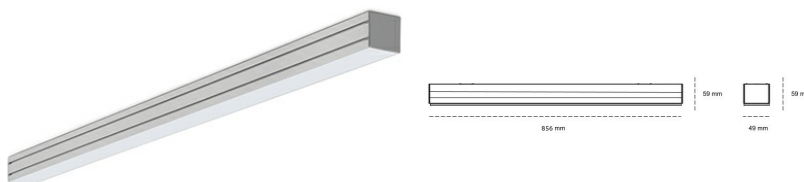

LINEAR LED LINE M 930 21W 856mm MICROPRYZMA BLACK | ON/OFF |

LED	SMD
Light colour	3000 [K] STANDARD
CRI	90
Led chip flux	1860 [lm]
Luminous flux	1116 [lm]
System power	21 [W]
Luminaire Efficiency	53 [lm/W]
Beam angle	MICROPRYZMA
Controller	ON/OFF
MacAdam	3 SDCM

Linear LED

Linear LED luminaire. Available in white, black and grey. Any RAL palette colour available on enquiry. Aluminium housing. Suspended or surface installation possible. Diffusers: nano opal, micro-prismatic, low UGR

LUMINAIRE

Weight	3,9 [kg]
Protection rating IP , IK , class	IP 20, IK 1,
Luminaire colour	BLACK
Cover	Plastic
Operating voltage	220-240V 50-60Hz

Note: All data are typical values. Tolerance of measurements +/-10% System features may change with product improvements due to technical advances.

OPTIONS

RAL colours on inquiry, wood pattern on inquiry, Tunable white on inquiry, Casambi on inquiry, DALI on inquiry,

Generated: 16.07.2024

+48 32 388 80 00

www.cora.pl
cora@cora.pl

Street: Ignatza Hakuby 18
41-914 Bytom, Polska