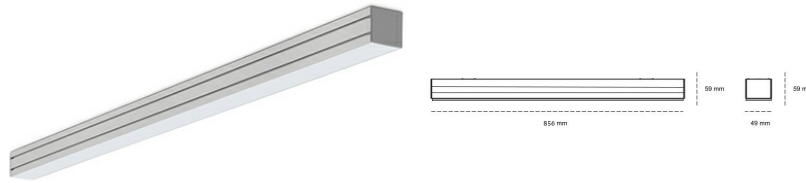

LINEAR LED LINE M 830 29W 856mm MICROPRYZMA BLACK | ON/OFF |

Article number: M084-K0002-3F830-##-C3M-ZLN6_500-###-###

LED	SMD
Light colour	3000 [K] STANDARD
CRI	80
Led chip flux	4581 [lm]
Luminous flux	2702 [lm]
System power	29 [W]
Luminaire Efficiency	93 [lm/W]
Beam angle	MICROPRYZMA
Controller	ON/OFF
MacAdam	3 SDCM

Linear LED

Linear LED luminaire. Available in white, black and grey. Any RAL palette colour available on enquiry. Aluminium housing. Suspended or surface installation possible. Diffusers: nano opal, micro-prismatic, low UGR

LUMINAIRE

Weight	3,9 [kg]
Protection rating IP , IK , class	IP 20, IK 1,
Luminaire colour	BLACK
Cover	Plastic
Operating voltage	220-240V 50-60Hz

Note: All data are typical values. Tolerance of measurements +/-10% System features may change with product improvements due to technical advances.