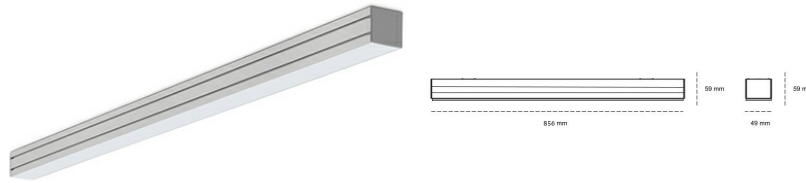

LINEAR LED LINE M 830 21W 856mm LOW UGR BLACK | ON/OFF |

Article number: M084-K0002-3F830-##-C3L-ZLN6_350-##-###

LED	SMD
Light colour	3000 [K] STANDARD
CRI	80
Led chip flux	2184 [lm]
Luminous flux	1004 [lm]
System power	21 [W]
Luminaire Efficiency	48 [lm/W]
Beam angle	LOW UGR
Controller	ON/OFF
MacAdam	3 SDCM

Linear LED

Linear LED luminaire. Available in white, black and grey. Any RAL palette colour available on enquiry. Aluminium housing. Suspended or surface installation possible. Diffusers: nano opal, micro-prismatic, low UGR

LUMINAIRE

Weight	3,9 [kg]
Protection rating IP , IK , class	IP 20, IK 1,
Luminaire colour	BLACK
Cover	Plastic
Operating voltage	220-240V 50-60Hz

Note: All data are typical values. Tolerance of measurements +/-10% System features may change with product improvements due to technical advances.