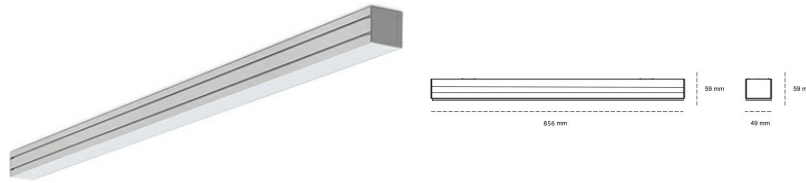

LINEAR LED LINE M 930 21W 856mm LOW UGR GREY | ON/OFF |

Article number: M084-K0001-3F930-##-C3L-ZLN6_350-##-###

LED	SMD
Light colour	3000 [K] STANDARD
CRI	90
Led chip flux	1860 [lm]
Luminous flux	855 [lm]
System power	21 [W]
Luminaire Efficiency	41 [lm/W]
Beam angle	LOW UGR
Controller	ON/OFF
MacAdam	3 SDCM

Linear LED

Linear LED luminaire. Available in white, black and grey. Any RAL palette colour available on enquiry. Aluminium housing. Suspended or surface installation possible. Diffusers: nano opal, micro-prismatic, low UGR

LUMINAIRE

Weight	3,9 [kg]
Protection rating IP , IK , class	IP 20, IK 1,
Luminaire colour	GREY
Cover	Plastic
Operating voltage	220-240V 50-60Hz

Note: All data are typical values. Tolerance of measurements +/-10% System features may change with product improvements due to technical advances.