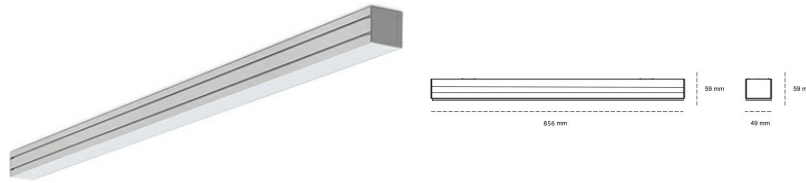

LINEAR LED LINE M 840 21W 856mm LOW UGR GREY | ON/OFF |

Article number: M084-K0001-3F840-##-C3L-ZLN6_350-##-###

LED	SMD
Light colour	4000 [K] STANDARD
CRI	80
Led chip flux	2280 [lm]
Luminous flux	1048 [lm]
System power	21 [W]
Luminaire Efficiency	50 [lm/W]
Beam angle	LOW UGR
Controller	ON/OFF
MacAdam	3 SDCM

Linear LED

Linear LED luminaire. Available in white, black and grey. Any RAL palette colour available on enquiry. Aluminium housing. Suspended or surface installation possible. Diffusers: nano opal, micro-prismatic, low UGR

LUMINAIRE

Weight	3,9 [kg]
Protection rating IP , IK , class	IP 20, IK 1,
Luminaire colour	BLACK
Cover	Plastic
Operating voltage	220-240V 50-60Hz

Note: All data are typical values. Tolerance of measurements +/-10% System features may change with product improvements due to technical advances.