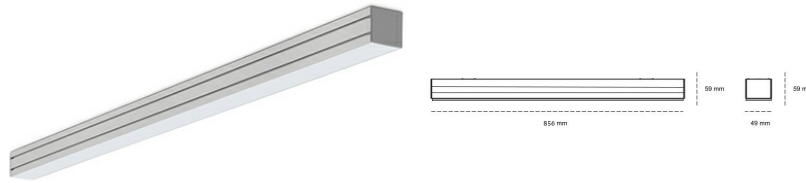

LINEAR LED LINE M 830 21W 856mm LOW UGR GREY | ON/OFF |

Article number: M084-K0001-3F830-##-C3L-ZLN6_350-##-###

LED	SMD
Light colour	3000 [K] STANDARD
CRI	80
Led chip flux	2184 [lm]
Luminous flux	1004 [lm]
System power	21 [W]
Luminaire Efficiency	48 [lm/W]
Beam angle	LOW UGR
Controller	ON/OFF
MacAdam	3 SDCM

Linear LED

Linear LED luminaire. Available in white, black and grey. Any RAL palette colour available on enquiry. Aluminium housing. Suspended or surface installation possible. Diffusers: nano opal, micro-prismatic, low UGR

LUMINAIRE

Weight	3,9 [kg]
Protection rating IP , IK , class	IP 20, IK 1,
Luminaire colour	GREY
Cover	Plastic
Operating voltage	220-240V 50-60Hz

Note: All data are typical values. Tolerance of measurements +/-10% System features may change with product improvements due to technical advances.