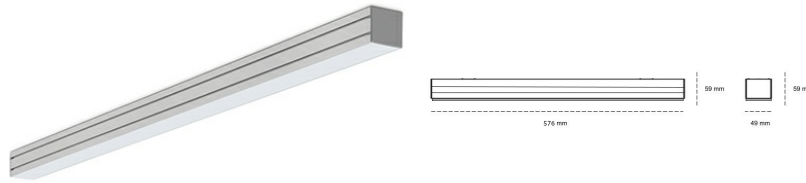

LINEAR LED LINE M 935 15W 576mm MICROPRYZMA WHITE | ON/OFF |

Article number: M056-K0003-2F935-##-C2M-ZLN9_350-###-###

LED	SMD
Light colour	3500 [K] STANDARD
CRI	90
Led chip flux	960 [lm]
Luminous flux	576 [lm]
System power	15 [W]
Luminaire Efficiency	38 [lm/W]
Beam angle	MICROPRYZMA
Controller	ON/OFF
MacAdam	3 SDCM

Linear LED

Linear LED luminaire. Available in white, black and grey. Any RAL palette colour available on enquiry. Aluminium housing. Suspended or surface installation possible. Diffusers: nano opal, micro-prismatic, low UGR

LUMINAIRE

Weight	3,9 [kg]
Protection rating IP , IK , class	IP 20, IK 1,
Luminaire colour	WHITE
Cover	Plastic
Operating voltage	220-240V 50-60Hz

Note: All data are typical values. Tolerance of measurements +/-10% System features may change with product improvements due to technical advances.