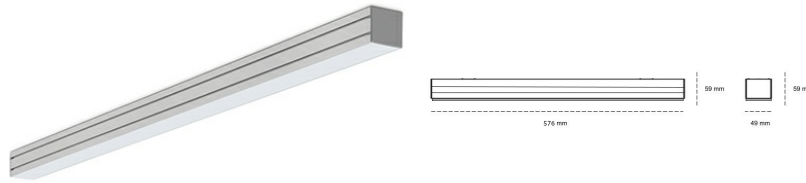

LINEAR LED LINE M 930 15W 576mm LOW UGR WHITE | ON/OFF |

Article number: M056-K0003-2F930-##-C2L-ZLN9_350-##-###

LED	SMD
Light colour	3000 [K] STANDARD
CRI	90
Led chip flux	930 [lm]
Luminous flux	427 [lm]
System power	15 [W]
Luminaire Efficiency	28 [lm/W]
Beam angle	LOW UGR
Controller	ON/OFF
MacAdam	3 SDCM

Linear LED

Linear LED luminaire. Available in white, black and grey. Any RAL palette colour available on enquiry. Aluminium housing. Suspended or surface installation possible. Diffusers: nano opal, micro-prismatic, low UGR

LUMINAIRE

Weight	3,9 [kg]
Protection rating IP , IK , class	IP 20, IK 1,
Luminaire colour	Plastic
Cover	220-240V 50-60Hz
Operating voltage	

Note: All data are typical values. Tolerance of measurements +/-10% System features may change with product improvements due to technical advances.