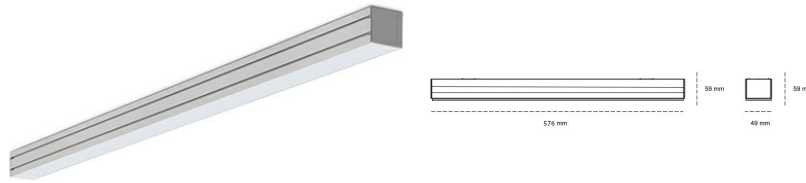

LINEAR LED LINE M 840 15W 576mm MICROPRYZMA WHITE | ON/OFF |

Article number: M056-K0003-2F840-##-C2M-ZLN9_350-###-###

LED	SMD
Light colour	4000 [K] STANDARD
CRI	80
Led chip flux	1140 [lm]
Luminous flux	684 [lm]
System power	15 [W]
Luminaire Efficiency	46 [lm/W]
Beam angle	MICROPRYZMA
Controller	ON/OFF
MacAdam	3 SDCM

Linear LED

Linear LED luminaire. Available in white, black and grey. Any RAL palette colour available on enquiry. Aluminium housing. Suspended or surface installation possible. Diffusers: nano opal, micro-prismatic, low UGR

LUMINAIRE

Weight	3,9 [kg]
Protection rating IP , IK , class	IP 20, IK 1,
Luminaire colour	WHITE
Cover	Plastic
Operating voltage	220-240V 50-60Hz

Note: All data are typical values. Tolerance of measurements +/-10% System features may change with product improvements due to technical advances.