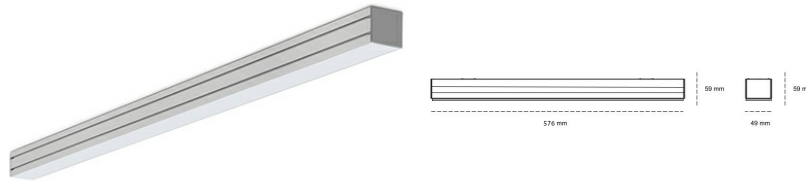

LINEAR LED LINE M 830 15W 576mm MICROPRYZMA WHITE | ON/OFF |

Article number: M056-K0003-2F830-##-C2M-ZLN9_350-###-###

LED	SMD
Light colour	3000 [K] STANDARD
CRI	80
Led chip flux	1092 [lm]
Luminous flux	644 [lm]
System power	15 [W]
Luminaire Efficiency	43 [lm/W]
Beam angle	MICROPRYZMA
Controller	ON/OFF
MacAdam	3 SDCM

Linear LED

Linear LED luminaire. Available in white, black and grey. Any RAL palette colour available on enquiry. Aluminium housing. Suspended or surface installation possible. Diffusers: nano opal, micro-prismatic, low UGR

LUMINAIRE

Weight	3,9 [kg]
Protection rating IP , IK , class	IP 20, IK 1,
Luminaire colour	WHITE
Cover	Plastic
Operating voltage	220-240V 50-60Hz

Note: All data are typical values. Tolerance of measurements +/-10% System features may change with product improvements due to technical advances.