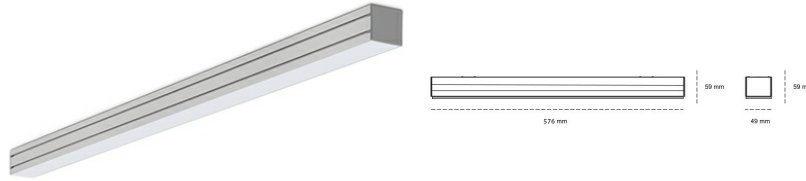

LINEAR LED LINE M 940 15W 576mm MICROPRYZMA BLACK | ON/OFF |

Article number: M056-K0002-2F940-##-C2M-ZLN9_350-###-###

LED	SMD
Light colour	4000 [K] STANDARD
CRI	90
Led chip flux	1092 [lm]
Luminous flux	655 [lm]
System power	15 [W]
Luminaire Efficiency	44 [lm/W]
Beam angle	MICROPRYZMA
Controller	ON/OFF
MacAdam	3 SDCM

Linear LED

Linear LED luminaire. Available in white, black and grey. Any RAL palette colour available on enquiry. Aluminium housing. Suspended or surface installation possible. Diffusers: nano opal, micro-prismatic, low UGR

LUMINAIRE

Weight	3,9 [kg]
Protection rating IP , IK , class	IP 20, IK 1,
Luminaire colour	BLACK
Cover	Plastic
Operating voltage	220-240V 50-60Hz

Note: All data are typical values. Tolerance of measurements +/-10% System features may change with product improvements due to technical advances.