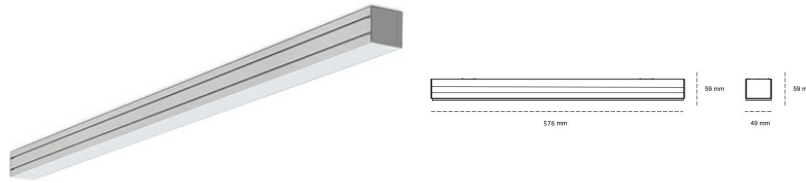

LINEAR LED LINE M 940 21W 576mm LOW UGR BLACK | ON/OFF |

Article number: M056-K0002-2F940-##-C2L-ZLN7_500-##-###

LED	SMD
Light colour	4000 [K] STANDARD
CRI	90
Led chip flux	3054 [lm]
Luminous flux	1404 [lm]
System power	21 [W]
Luminaire Efficiency	67 [lm/W]
Beam angle	LOW UGR
Controller	ON/OFF
MacAdam	3 SDCM

Linear LED

Linear LED luminaire. Available in white, black and grey. Any RAL palette colour available on enquiry. Aluminium housing. Suspended or surface installation possible. Diffusers: nano opal, micro-prismatic, low UGR

LUMINAIRE

Weight	3,9 [kg]
Protection rating IP , IK , class	IP 20, IK 1,
Luminaire colour	BLACK
Cover	Plastic
Operating voltage	220-240V 50-60Hz

Note: All data are typical values. Tolerance of measurements +/-10% System features may change with product improvements due to technical advances.