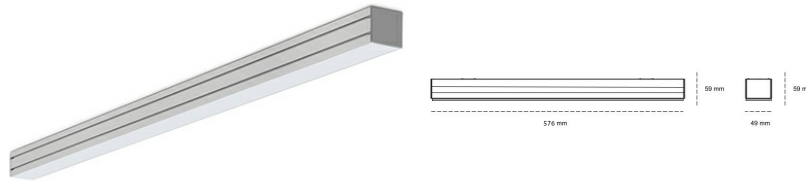

LINEAR LED LINE M 935 15W 576mm MICROPRYZMA BLACK | ON/OFF |

Article number: M056-K0002-2F935-##-C2M-ZLN9_350-###-###

LED	SMD
Light colour	3500 [K] STANDARD
CRI	90
Led chip flux	960 [lm]
Luminous flux	576 [lm]
System power	15 [W]
Luminaire Efficiency	38 [lm/W]
Beam angle	MICROPRYZMA
Controller	ON/OFF
MacAdam	3 SDCM

Linear LED

Linear LED luminaire. Available in white, black and grey. Any RAL palette colour available on enquiry. Aluminium housing. Suspended or surface installation possible. Diffusers: nano opal, micro-prismatic, low UGR

LUMINAIRE

Weight	3,9 [kg]
Protection rating IP , IK , class	IP 20, IK 1,
Luminaire colour	BLACK
Cover	Plastic
Operating voltage	220-240V 50-60Hz

Note: All data are typical values. Tolerance of measurements +/-10% System features may change with product improvements due to technical advances.