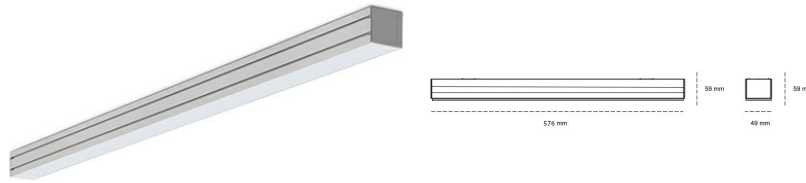

LINEAR LED LINE M 930 15W 576mm LOW UGR BLACK | ON/OFF |

Article number: M056-K0002-2F930-##-C2L-ZLN9_350-##-###

LED	SMD
Light colour	3000 [K] STANDARD
CRI	90
Led chip flux	930 [lm]
Luminous flux	427 [lm]
System power	15 [W]
Luminaire Efficiency	28 [lm/W]
Beam angle	LOW UGR
Controller	ON/OFF
MacAdam	3 SDCM

Linear LED

Linear LED luminaire. Available in white, black and grey. Any RAL palette colour available on enquiry. Aluminium housing. Suspended or surface installation possible. Diffusers: nano opal, micro-prismatic, low UGR

LUMINAIRE

Weight	3,9 [kg]
Protection rating IP , IK , class	IP 20, IK 1,
Luminaire colour	BLACK
Cover	Plastic
Operating voltage	220-240V 50-60Hz

Note: All data are typical values. Tolerance of measurements +/-10% System features may change with product improvements due to technical advances.