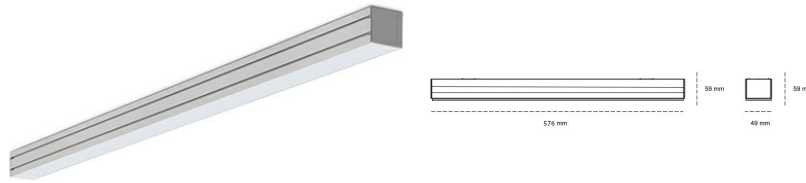

LINEAR LED LINE M 840 21W 576mm MICROPRYZMA BLACK | ON/OFF |

Article number: M056-K0002-2F840-##-C2M-ZLN7_500-###-###

LED	SMD
Light colour	4000 [K] STANDARD
CRI	80
Led chip flux	3186 [lm]
Luminous flux	1911 [lm]
System power	21 [W]
Luminaire Efficiency	91 [lm/W]
Beam angle	MICROPRYZMA
Controller	ON/OFF
MacAdam	3 SDCM

Linear LED

Linear LED luminaire. Available in white, black and grey. Any RAL palette colour available on enquiry. Aluminium housing. Suspended or surface installation possible. Diffusers: nano opal, micro-prismatic, low UGR

LUMINAIRE

Weight	3,9 [kg]
Protection rating IP , IK , class	IP 20, IK 1,
Luminaire colour	BLACK
Cover	Plastic
Operating voltage	220-240V 50-60Hz

Note: All data are typical values. Tolerance of measurements +/-10% System features may change with product improvements due to technical advances.