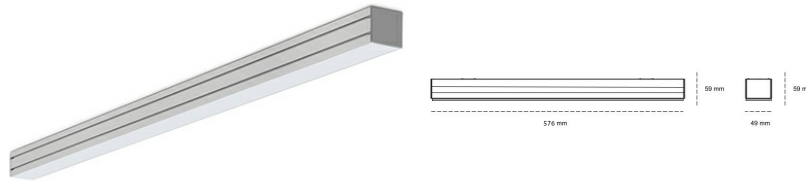

# LINEAR LED LINE M 935 21W 576mm MICROPRYZMA GREY | ON/OFF |

Article number: M056-K0001-2F935-##-C2M-ZLN7\_500-###-###

LED	SMD
Light colour	3500 [K] STANDARD
CRI	90
Led chip flux	2670 [lm]
Luminous flux	1602 [lm]
System power	21 [W]
Luminaire Efficiency	76 [lm/W]
Beam angle	MICROPRYZMA
Controller	ON/OFF
MacAdam	3 SDCM

### Linear LED

Linear LED luminaire. Available in white, black and grey. Any RAL palette colour available on enquiry. Aluminium housing. Suspended or surface installation possible. Diffusers: nano opal, micro-prismatic, low UGR

### LUMINAIRE

Weight	3,9 [kg]
Protection rating IP , IK , class	IP 20, IK 1,
Luminaire colour	GREY
Cover	Plastic
Operating voltage	220-240V 50-60Hz

Note: All data are typical values. Tolerance of measurements +/-10% System features may change with product improvements due to technical advances.