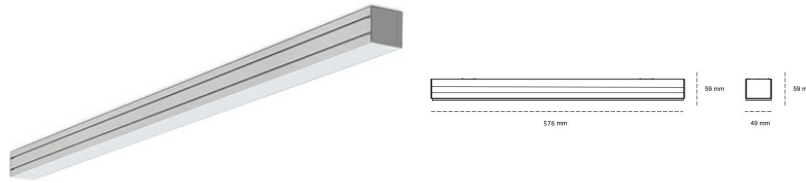

# LINEAR LED LINE M 935 21W 576mm LOW UGR GREY | ON/OFF |

Article number: M056-K0001-2F935-##-C2L-ZLN7\_500-##-###

LED	SMD
Light colour	3500 [K] STANDARD
CRI	90
Led chip flux	2670 [lm]
Luminous flux	1228 [lm]
System power	21 [W]
Luminaire Efficiency	58 [lm/W]
Beam angle	LOW UGR
Controller	ON/OFF
MacAdam	3 SDCM

## Linear LED

Linear LED luminaire. Available in white, black and grey. Any RAL palette colour available on enquiry. Aluminium housing. Suspended or surface installation possible. Diffusers: nano opal, micro-prismatic, low UGR

## LUMINAIRE

Weight	3,9 [kg]
Protection rating IP , IK , class	IP 20, IK 1,
Luminaire colour	BLACK
Cover	Plastic
Operating voltage	220-240V 50-60Hz

Note: All data are typical values. Tolerance of measurements +/-10% System features may change with product improvements due to technical advances.