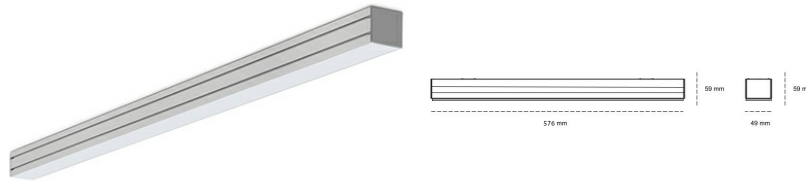

LINEAR LED LINE M 930 21W 576mm MICROPRYZMA GREY | ON/OFF |

Article number: M056-K0001-2F930-##-C2M-ZLN7_500-##-###

LED	SMD
Light colour	3000 [K] STANDARD
CRI	90
Led chip flux	2580 [lm]
Luminous flux	1548 [lm]
System power	21 [W]
Luminaire Efficiency	74 [lm/W]
Beam angle	MICROPRYZMA
Controller	ON/OFF
MacAdam	3 SDCM

Linear LED

Linear LED luminaire. Available in white, black and grey. Any RAL palette colour available on enquiry. Aluminium housing. Suspended or surface installation possible. Diffusers: nano opal, micro-prismatic, low UGR

LUMINAIRE

Weight	3,9 [kg]
Protection rating IP , IK , class	IP 20, IK 1,
Luminaire colour	GREY
Cover	Plastic
Operating voltage	220-240V 50-60Hz

Note: All data are typical values. Tolerance of measurements +/-10% System features may change with product improvements due to technical advances.