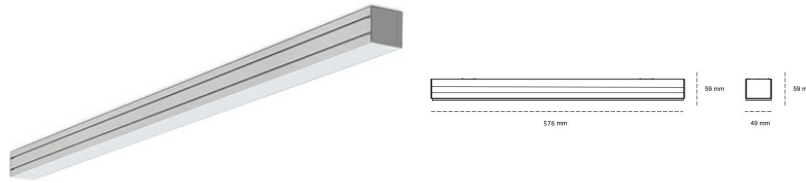

LINEAR LED LINE M 840 21W 576mm MICROPRYZMA GREY | ON/OFF |

Article number: M056-K0001-2F840-##-C2M-ZLN7_500-###-###

LED	SMD
Light colour	4000 [K] STANDARD
CRI	80
Led chip flux	3186 [lm]
Luminous flux	1911 [lm]
System power	21 [W]
Luminaire Efficiency	91 [lm/W]
Beam angle	MICROPRYZMA
Controller	ON/OFF
MacAdam	3 SDCM

Linear LED

Linear LED luminaire. Available in white, black and grey. Any RAL palette colour available on enquiry. Aluminium housing. Suspended or surface installation possible. Diffusers: nano opal, micro-prismatic, low UGR

LUMINAIRE

Weight	3,9 [kg]
Protection rating IP , IK , class	IP 20, IK 1,
Luminaire colour	GREY
Cover	Plastic
Operating voltage	220-240V 50-60Hz

Note: All data are typical values. Tolerance of measurements +/-10% System features may change with product improvements due to technical advances.