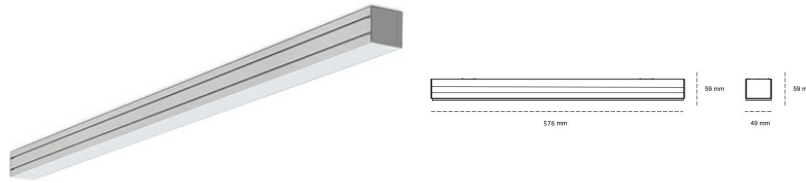

LINEAR LED LINE M 840 21W 576mm LOW UGR GREY | ON/OFF |

Article number: M056-K0001-2F840-##-C2L-ZLN7_500-##-###

LED	SMD
Light colour	4000 [K] STANDARD
CRI	80
Led chip flux	3186 [lm]
Luminous flux	1465 [lm]
System power	21 [W]
Luminaire Efficiency	70 [lm/W]
Beam angle	LOW UGR
Controller	ON/OFF
MacAdam	3 SDCM

Linear LED

Linear LED luminaire. Available in white, black and grey. Any RAL palette colour available on enquiry. Aluminium housing. Suspended or surface installation possible. Diffusers: nano opal, micro-prismatic, low UGR

LUMINAIRE

Weight	3,9 [kg]
Protection rating IP , IK , class	IP 20, IK 1,
Luminaire colour	GREY
Cover	Plastic
Operating voltage	220-240V 50-60Hz

Note: All data are typical values. Tolerance of measurements +/-10% System features may change with product improvements due to technical advances.