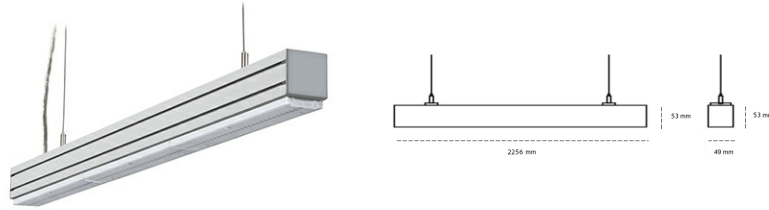

LINEAR LED LINE M LENS 940 71W 2256mm LENS 30° WHITE | ON/OFF |

Article number: L224-K0003-8F940-##-B30-ZLN5_500-##-###

LED	SMD
Light colour	4000 [K] STANDARD
CRI	90
Led chip flux	12216 [lm]
Luminous flux	11605 [lm]
System power	71 [W]
Luminaire Efficiency	163 [lm/W]
Beam angle	LENS 30°
Controller	ON/OFF
MacAdam	3 SDCM

Linear LED

Linear LED luminaire. Available in white, black and grey. Any RAL palette colour available on enquiry. Aluminium housing. Suspended or surface installation possible. Diffusers: nano opal, micro-prismatic, low UGR

LUMINAIRE

Weight	3,9 [kg]
Protection rating IP , IK , class	IP 20, IK 1,
Luminaire colour	WHITE
Cover	Plastic
Operating voltage	220-240V 50-60Hz

Note: All data are typical values. Tolerance of measurements +/-10% System features may change with product improvements due to technical advances.