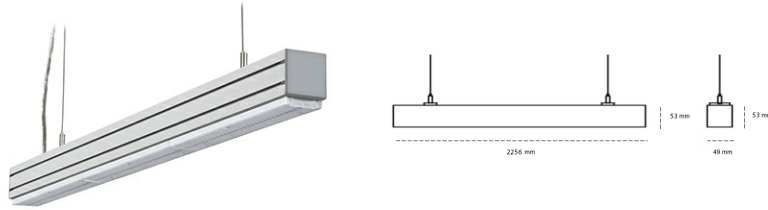

# LINEAR LED LINE M LENS 935 71W 2256mm LENS 30° WHITE | ON/OFF |

Article number: L224-K0003-8F935-##-B30-ZLN5\_500-##-###

LED	SMD
Light colour	3500 [K] STANDARD
CRI	90
Led chip flux	10680 [lm]
Luminous flux	10146 [lm]
System power	71 [W]
Luminaire Efficiency	143 [lm/W]
Beam angle	LENS 30°
Controller	ON/OFF
MacAdam	3 SDCM

### Linear LED

Linear LED luminaire. Available in white, black and grey. Any RAL palette colour available on enquiry. Aluminium housing. Suspended or surface installation possible. Diffusers: nano opal, micro-prismatic, low UGR

### LUMINAIRE

Weight	3,9 [kg]
Protection rating IP , IK , class	IP 20, IK 1,
Luminaire colour	WHITE
Cover	Plastic
Operating voltage	220-240V 50-60Hz

Note: All data are typical values. Tolerance of measurements +/-10% System features may change with product improvements due to technical advances.