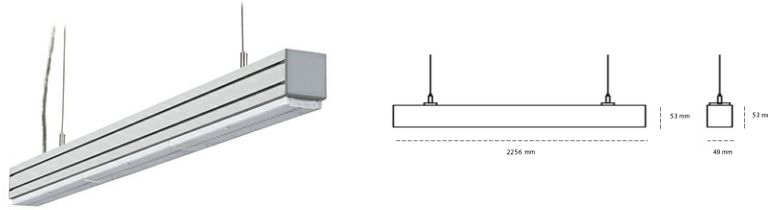

LINEAR LED LINE M LENS 940 71W 2256mm LENS SYMETRIC (BATWING) GREY | ON/OFF |

Article number: L224-K0001-8F940-##-BBW-ZLN5_500-###-###

LED	SMD
Light colour	4000 [K] STANDARD
CRI	90
Led chip flux	12216 [lm]
Luminous flux	11605 [lm]
System power	71 [W]
Luminaire Efficiency	163 [lm/W]
Beam angle	LENS SYMETRIC (BATWING)
Controller	ON/OFF
MacAdam	3 SDCM

Linear LED

Linear LED luminaire. Available in white, black and grey. Any RAL palette colour available on enquiry. Aluminium housing. Suspended or surface installation possible. Diffusers: nano opal, micro-prismatic, low UGR

LUMINAIRE

Weight	3,9 [kg]
Protection rating IP , IK , class	IP 20, IK 1,
Luminaire colour	GREY
Cover	Plastic
Operating voltage	220-240V 50-60Hz

Note: All data are typical values. Tolerance of measurements +/-10% System features may change with product improvements due to technical advances.