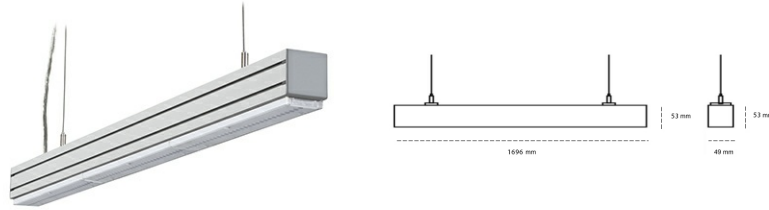

LINEAR LED LINE M LENS 830 54W 1696mm LENS SYMETRIC (BATWING) WHITE | ON/OFF |

Article number: L168-K0003-6F830-##-BBW-ZLN6_500-###-###

LED	SMD
Light colour	3000 [K] STANDARD
CRI	80
Led chip flux	9162 [lm]
Luminous flux	8703 [lm]
System power	54 [W]
Luminaire Efficiency	161 [lm/W]
Beam angle	LENS SYMETRIC (BATWING)
Controller	ON/OFF
MacAdam	3 SDCM

Linear LED

Linear LED luminaire. Available in white, black and grey. Any RAL palette colour available on enquiry. Aluminium housing. Suspended or surface installation possible. Diffusers: nano opal, micro-prismatic, low UGR

LUMINAIRE

Weight	3,9 [kg]
Protection rating IP , IK , class	IP 20, IK 1,
Luminaire colour	WHITE
Cover	Plastic
Operating voltage	220-240V 50-60Hz

Note: All data are typical values. Tolerance of measurements +/-10% System features may change with product improvements due to technical advances.