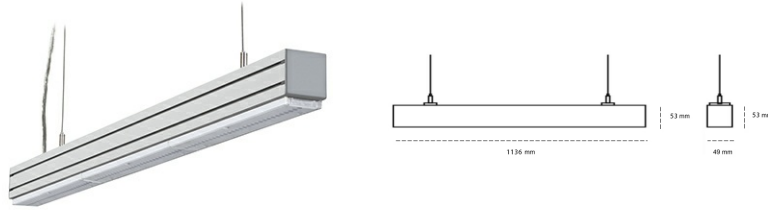

LINEAR LED LINE M LENS 830 38W 1136mm LENS SYMETRIC (BATWING) GREY | ON/OFF |

Article number: L112-K0001-4F830-##-BBW-ZLN6_500-###-###

LED	SMD
Light colour	3000 [K] STANDARD
CRI	80
Led chip flux	6108 [lm]
Luminous flux	5802 [lm]
System power	38 [W]
Luminaire Efficiency	153 [lm/W]
Beam angle	LENS SYMETRIC (BATWING)
Controller	ON/OFF
MacAdam	3 SDCM

Linear LED

Linear LED luminaire. Available in white, black and grey. Any RAL palette colour available on enquiry. Aluminium housing. Suspended or surface installation possible. Diffusers: nano opal, micro-prismatic, low UGR

LUMINAIRE

Weight	3,9 [kg]
Protection rating IP , IK , class	IP 20, IK 1,
Luminaire colour	GREY
Cover	Plastic
Operating voltage	220-240V 50-60Hz

Note: All data are typical values. Tolerance of measurements +/-10% System features may change with product improvements due to technical advances.