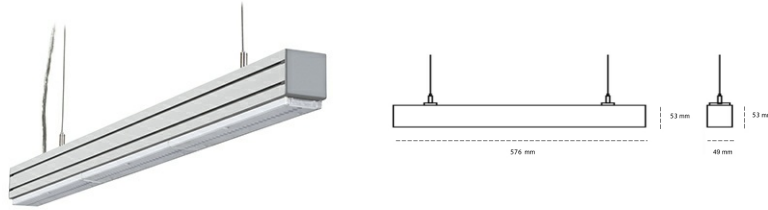

LINEAR LED LINE M LENS 930 21W 576mm LENS SYMETRIC (BATWING) WHITE | ON/OFF |

Article number: L056-K0003-2F930-##-BBW-ZLN7_500-###-###

LED	SMD
Light colour	3000 [K] STANDARD
CRI	90
Led chip flux	2580 [lm]
Luminous flux	2451 [lm]
System power	21 [W]
Luminaire Efficiency	117 [lm/W]
Beam angle	LENS SYMETRIC (BATWING)
Controller	ON/OFF
MacAdam	3 SDCM

Linear LED

Linear LED luminaire. Available in white, black and grey. Any RAL palette colour available on enquiry. Aluminium housing. Suspended or surface installation possible. Diffusers: nano opal, micro-prismatic, low UGR

LUMINAIRE

Weight	3,9 [kg]
Protection rating IP , IK , class	IP 20, IK 1,
Luminaire colour	Plastic
Cover	220-240V 50-60Hz
Operating voltage	

Note: All data are typical values. Tolerance of measurements +/-10% System features may change with product improvements due to technical advances.