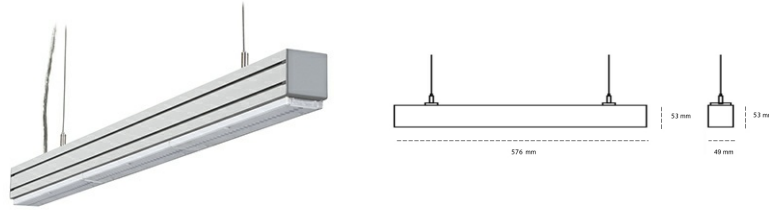

LINEAR LED LINE M LENS 830 21W 576mm LENS 60° WHITE | ON/OFF |

Article number: L056-K0003-2F830-##-B60-ZLN7_500-##-###

LED	SMD
Light colour	3000 [K] STANDARD
CRI	80
Led chip flux	3054 [lm]
Luminous flux	2901 [lm]
System power	21 [W]
Luminaire Efficiency	138 [lm/W]
Beam angle	LENS 60°
Controller	ON/OFF
MacAdam	3 SDCM

Linear LED

Linear LED luminaire. Available in white, black and grey. Any RAL palette colour available on enquiry. Aluminium housing. Suspended or surface installation possible. Diffusers: nano opal, micro-prismatic, low UGR

LUMINAIRE

Weight	3,9 [kg]
Protection rating IP , IK , class	IP 20, IK 1,
Luminaire colour	Plastic
Cover	220-240V 50-60Hz
Operating voltage	

Note: All data are typical values. Tolerance of measurements +/-10% System features may change with product improvements due to technical advances.